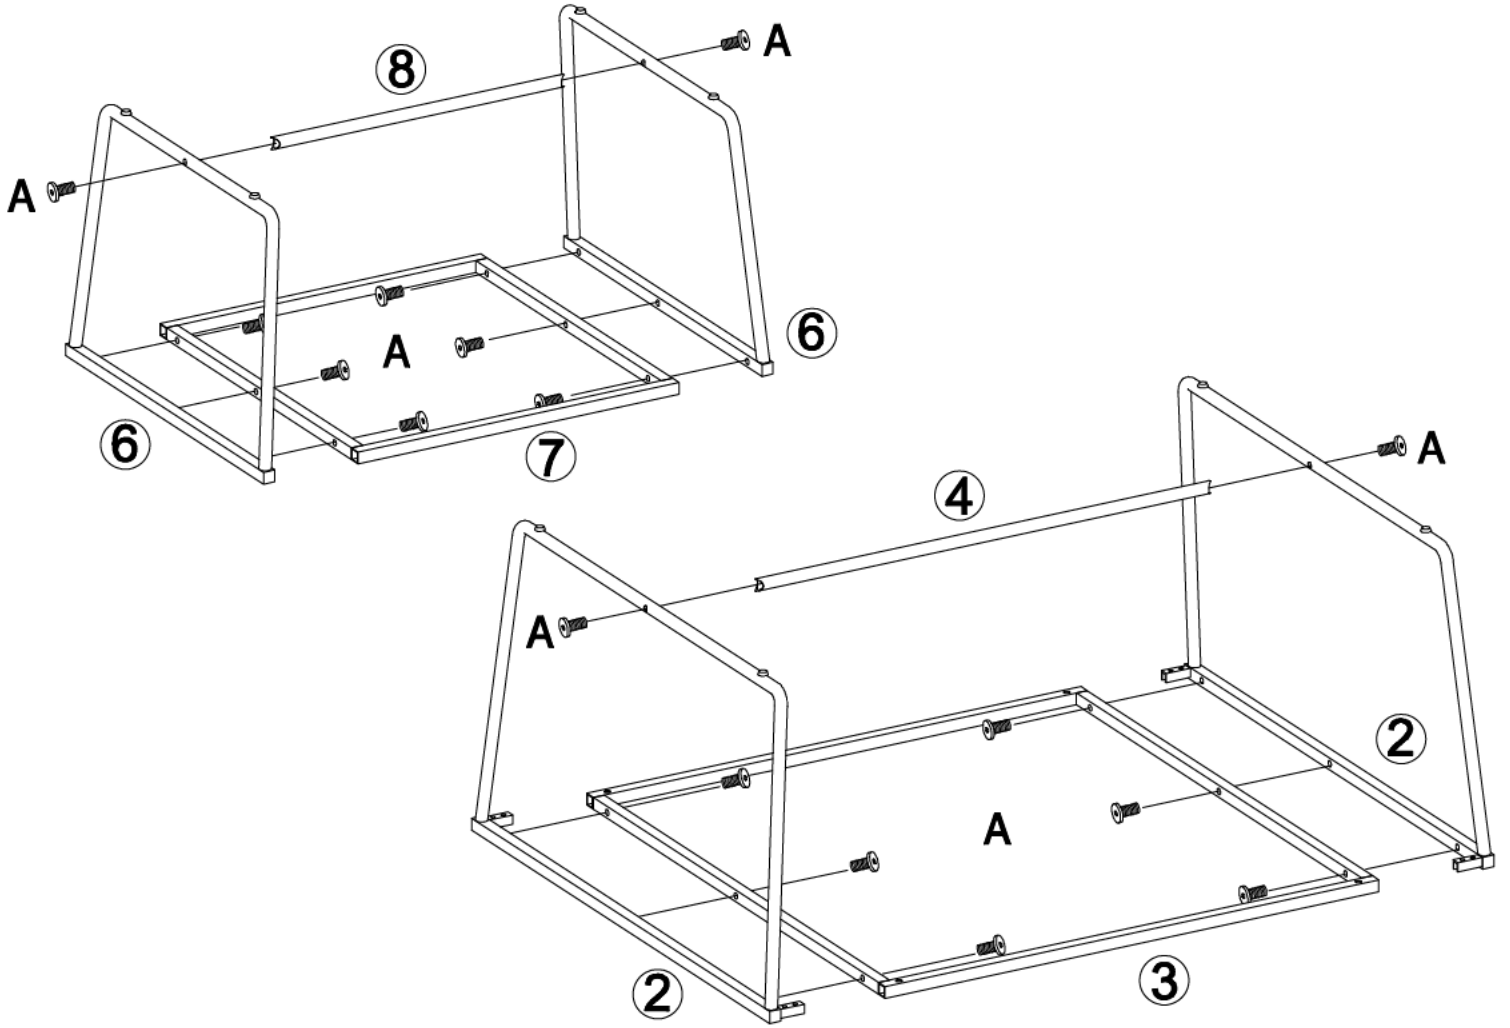

STELLA

SET OF TABLE

Part	Piece(s)	Dimensions LxWxT (mm)
1	1	750*750*6
2	2	747*428*16
3	1	746*714*16
4	1	Ø15*671
5	1	500*500*6
6	2	497*348*16
7	1	496*464*16
8	1	Ø15*431

1

	A x 16		B x 4		C x 16		D x 1
---	---------------	---	--------------	---	---------------	---	--------------

2

3

3

4