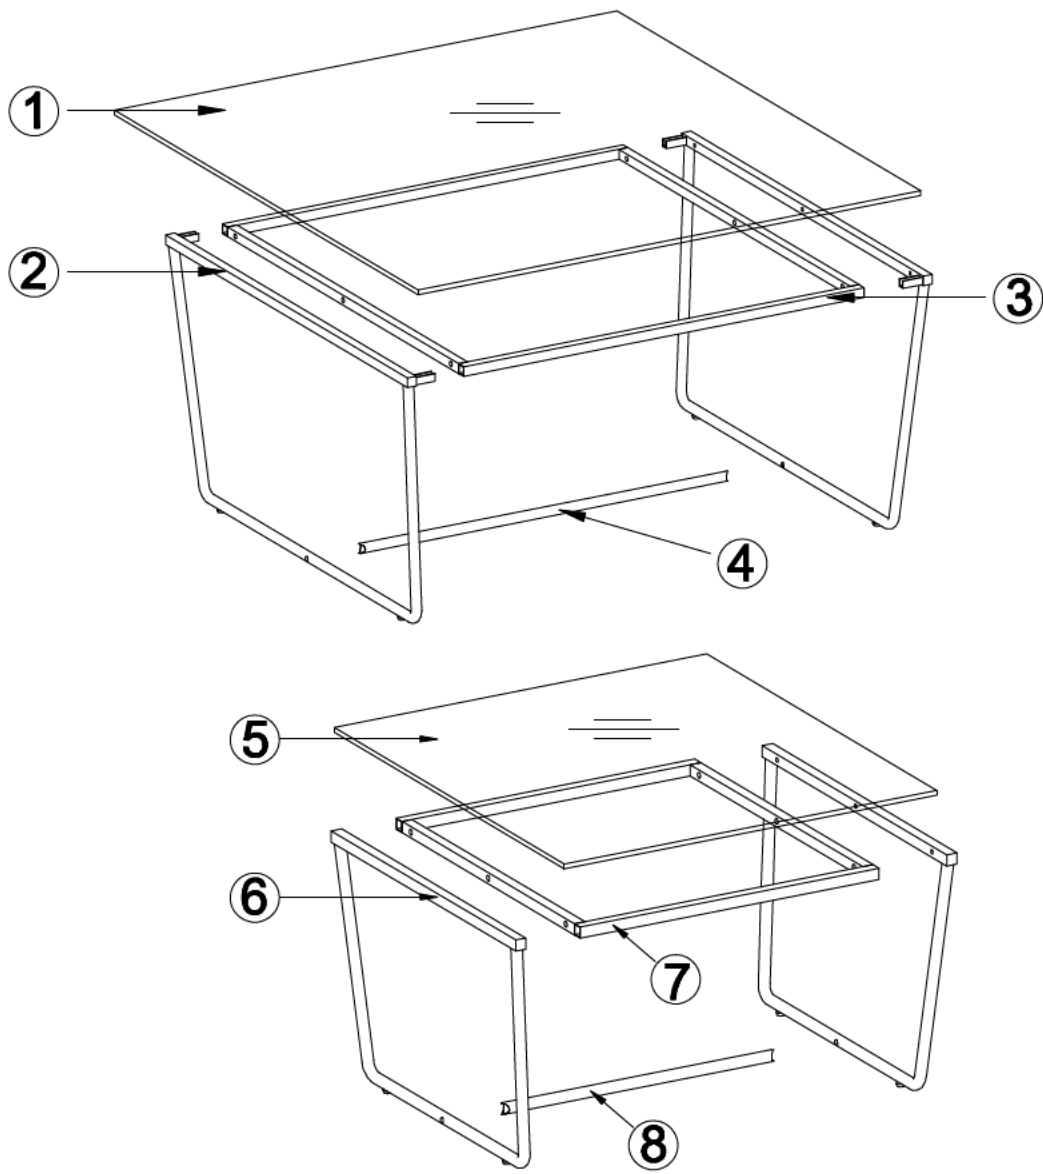

STELLA

SET OF TABLE

Part	Piece(s)	Dimensions LxWxT (mm)
1	1	750*750*6
2	2	747*428*16
3	1	746*714*16
4	1	Ø15*671
5	1	500*500*6
6	2	497*348*16
7	1	496*464*16
8	1	Ø15*431

1

	A x 16		B x 4		C x 16		D x 1
---	---------------	---	--------------	---	---------------	---	--------------

2

3

3

4